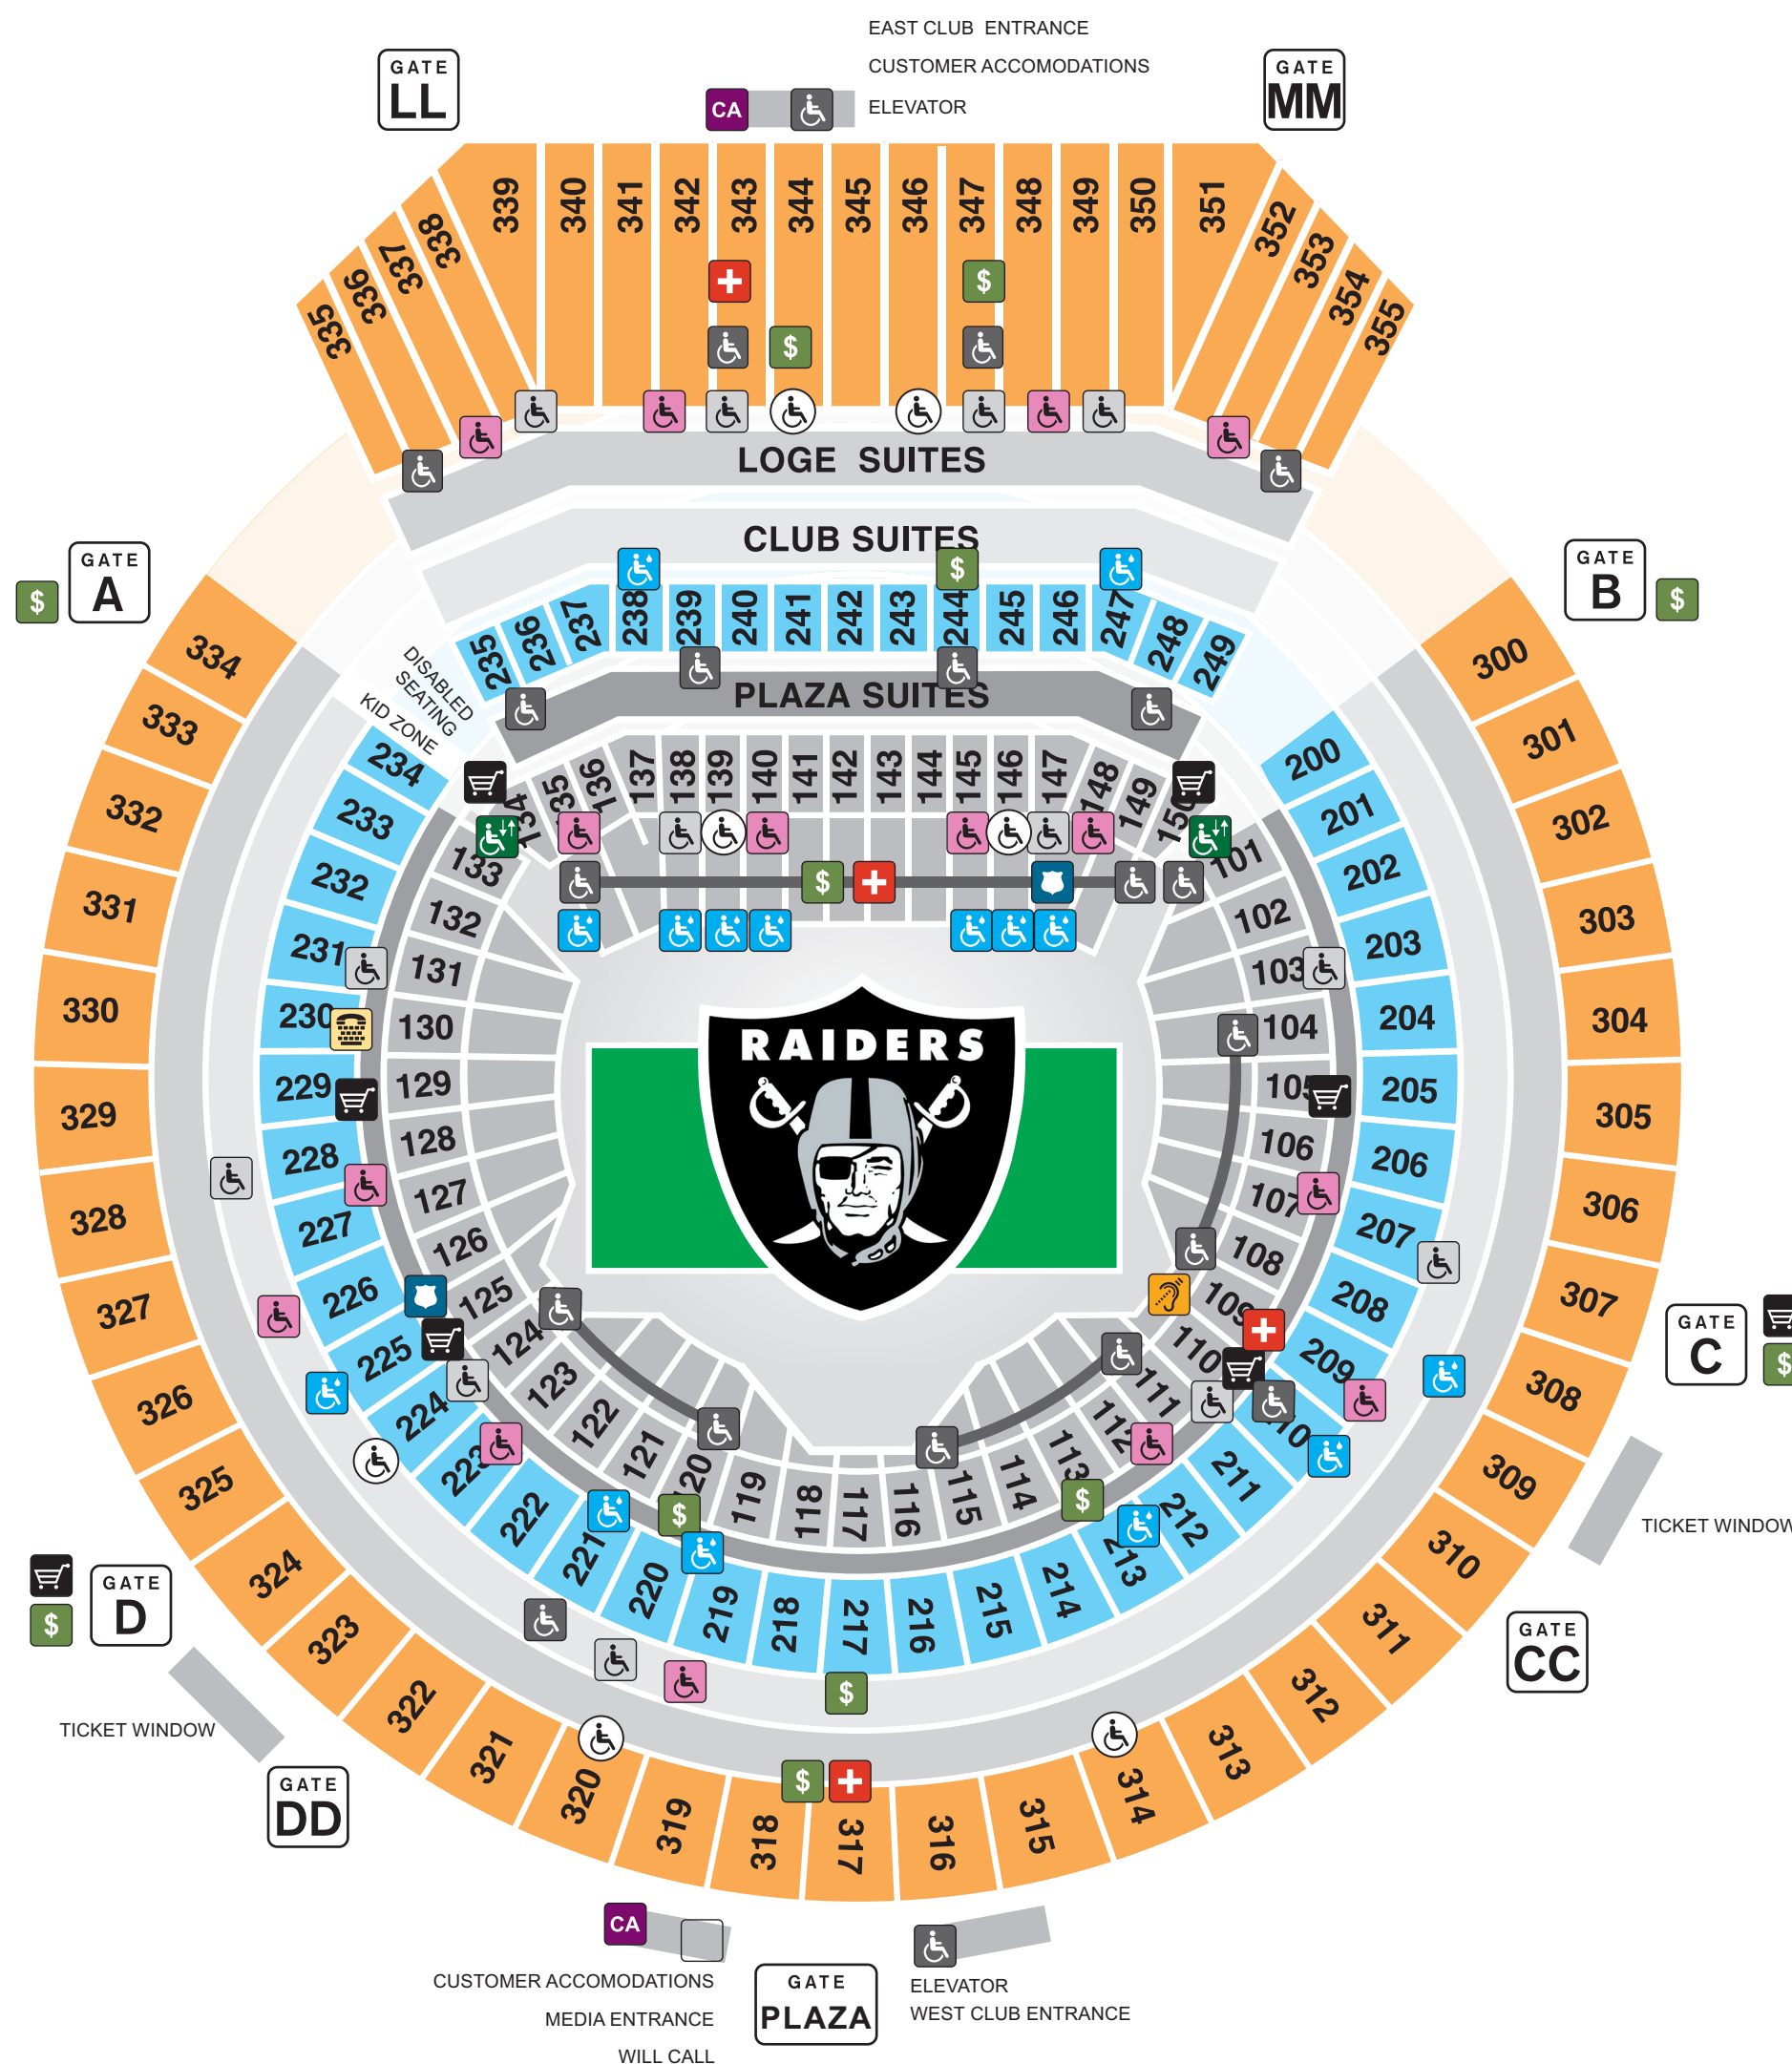

DIRECTORY TO CONCESSIONS AT MCAFEE COLISEUM

- 101 - 133 rows Field Level
- 138 - 149 rows Field Level
- 200 - 234 rows Plaza Level
- 235 - 249 rows Plaza Level
- 300 - 334 rows Upper Deck
- 335 - 355 rows Upper Deck

- Assistive Listening
- TDD Phone
- First Aid
- Security
- ATM
- Merchandise
- Customer Accommodations
- Wheelchair Elevator/Lift
- Wheelchair Locations
- Drinking Fountain
- Womens Restroom
- Mens Restroom
- Restrooms

Menu Selection Section

Burgers	
Cheeseburger/Hamburger.....	211 318
Pub Burger.....	Pub (Sec 119) 223
Chicken	
Chicken Wings.....	104
Chicken Strips.....	116 211 318
Popcorn Chicken.....	116 223
Pizza 114 227	
BBQ 104 132	
Seafood	
Fish and Chips.....	117
Shrimp and Chips.....	117
Deli	
Oriental Chicken Salad.....	115
Cajun Turkey Wrap.....	115
Baked Potato.....	115
Hot Pastrami.....	115
Hot Roast Beef.....	115
Taco Salad.....	115
Soup of the Day.....	115
French Fries	
Regular Fries.....	116 117 318
Garlic Fries.....	116 211 223
Chili Cheese Fries.....	117
Hot Dogs/Sausages	
Big Dog.....	102 108 111 113 126 204 230 321 345
Coliseum Dog.....	111 119 121 135 149 207 316 342
Stadium Dog.....	123 130 135 204 230 313 318 342 345

The Variety Available:
 Budweiser Bud Light Coors Light Miller Light MGD Corona Kona Brewing Widmer Pyramid Heineken Fat Tire Miller Lite Sam Adams Red Hook Bass Guinness Smithwicks Sierra Nevada Blue Moon Gordon Biersch Dos XX Tecate Loganitas